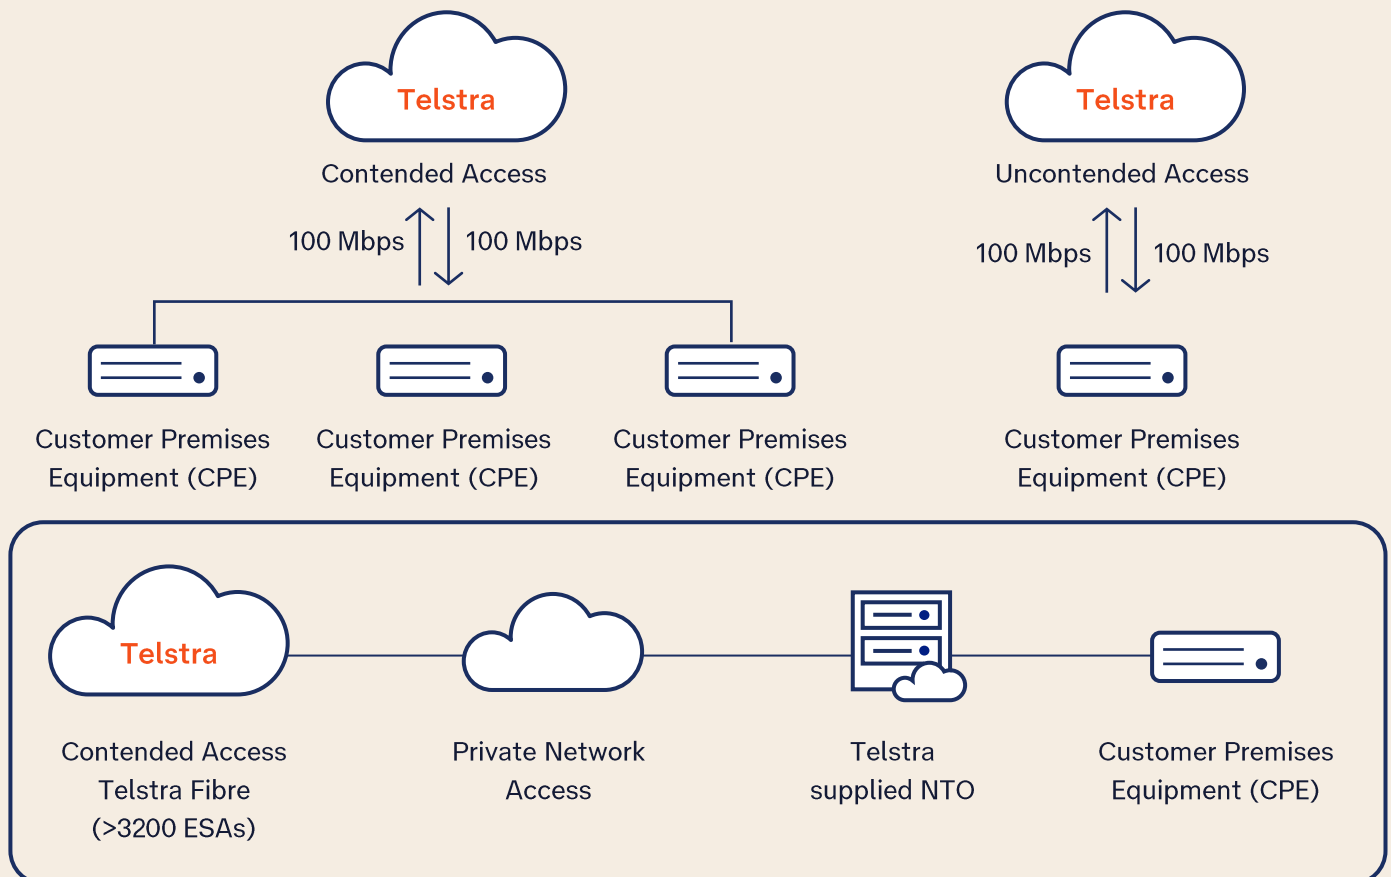

Telstra Wholesale Business Internet

What is it

A complete, ready-built internet solution which delivers internet on a site-by-site basis within Telstra's fibre network coverage area. Choose from 2 classes of service (Standard & Premium)

Footprint

National network with the largest coverage of multi-tenanted buildings

Bandwidths

Nine bandwidth options from 20Mbps to 1, 2, 5 and 10Gbps!

Unlimited data

A simple solution for organisations that need cheaper business grade internet with unlimited data